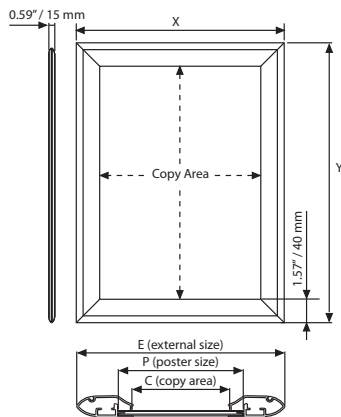

Double Color Frames

Double color frames are a snap open design with multiple color profiles. Anti-glare poster cover sheet.

 Each frame includes wall mounting accessories (4 screws & 4 plugs).

 "Optional hangers" permit easy mounting.

 Suitable for silk screen printing, max. letter height is 0.59".

Outer profiles red, inner profiles silver

Outer profiles black, inner profiles silver

UYAA011010
V hanger

MATERIAL : Silver anodized aluminum					WEIGHT	PACKING SIZE
BLACK-SILVER	RED-SILVER	EXTERNAL (x-y)	POSTER	COPY	WITH PACKING	*W X H X D
UCC405BN22	UCC405RN22	24.33" X 30.31"	22" X 28"	21.26" X 27.24"	6.062 lbs	24.41" X 30.71" X 1.22"
UCC405BN24	UCC405RN24	26.34" X 38.31"	24" X 36"	23.27" X 35.24"	8.377 lbs	26.77" X 38.58" X 1.22"

*W:Width H: Height D: Depth