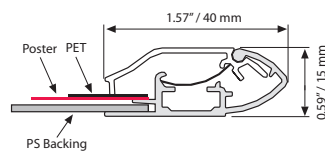

Double Color Frames

Double color frames are a snap open design with multiple color profiles. Anti-glare poster cover sheet.

 Each frame includes wall mounting accessories (4 screws & 4 plugs).

 "Optional hangers" permit easy mounting.

 Suitable for silk screen printing, max. letter height is 0.59".

Outer profiles red, inner profiles silver

Outer profiles black, inner profiles silver

UYAA011010
V hanger

MATERIAL : Silver anodized aluminum					WEIGHT	PACKING SIZE
BLACK-SILVER	RED-SILVER	EXTERNAL (x-y)	POSTER	COPY	WITH PACKING	*W X H X D
UCC405BN22	UCC405RN22	24.33" X 30.31"	22" X 28"	21.26" X 27.24"	6.062 lbs	24.41" X 30.71" X 1.22"
UCC405BN24	UCC405RN24	26.34" X 38.31"	24" X 36"	23.27" X 35.24"	8.377 lbs	26.77" X 38.58" X 1.22"

*W:Width H: Height D: Depth