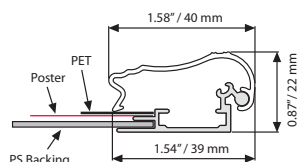

Fancy frames come standard with anti-glare poster cover sheet.

 Each frame includes wall mounting accessories (4 screws & 4 plugs).

 "Optional hangers" permit easy mounting.

 Suitable for silk-screen printing max. letter height is 0.63".

UYAA011010  
V hanger

MATERIAL : Silver, Black and Beige anodized aluminum						WEIGHT	PACKING SIZE
SILVER	BLACK	BEIGE	EXTERNAL (x-y)	POSTER	COPY	WITH PACKING	*W X H X D
UCF405N022	UCF405B022	UCF405C022	26.18" X 38.15"	22" X 28"	21.14" X 27.13"	5.291 lbs	24.41" X 30.71" X 1.22"
UCF405N024	UCF405B024	UCF405C024	24.17" X 30.16"	24" X 36"	23.15" X 35.12"	5.732 lbs	26.77" X 38.58" X 1.22"

\*W:Width H: Height D: Depth