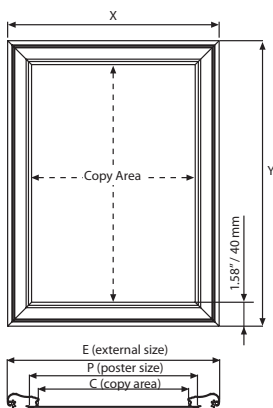

Fancy frames come standard with anti-glare poster cover sheet.

 Each frame includes wall mounting accessories (4 screws & 4 plugs).

 "Optional hangers" permit easy mounting.

 Suitable for silk-screen printing max. letter height is 0.63".

UYAA011010  
V hanger

MATERIAL : Silver, Black and Beige anodized aluminum						WEIGHT	PACKING SIZE
SILVER	BLACK	BEIGE	EXTERNAL (x-y)	POSTER	COPY	WITH PACKING	*W X H X D
UCF405N022	UCF405B022	UCF405C022	26.18" X 38.15"	22" X 28"	21.14" X 27.13"	5.291 lbs	24.41" X 30.71" X 1.22"
UCF405N024	UCF405B024	UCF405C024	24.17" X 30.16"	24" X 36"	23.15" X 35.12"	5.732 lbs	26.77" X 38.58" X 1.22"

\*W:Width H: Height D: Depth