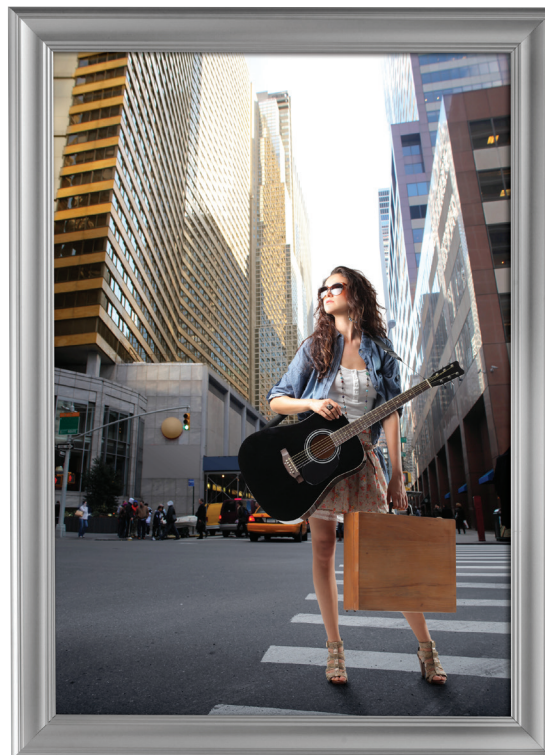

# Fancy Frames

Fancy Frames with a snap open design are a simple to use framing system that makes changing graphics easy. The Fancy Frames come in different sizes and fit in decorative frames for use in a more classic and traditional setting.

Fancy frames come standard with anti-glare poster cover sheet.

 Each frame includes wall mounting accessories (4 screws & 4 plugs).

 "Optional hangers" permit easy mounting.

 Suitable for silk-screen printing max. letter height is 0.63".

UYAA011010  
V hanger

MATERIAL : Silver, Black and Beige anodized aluminum						WEIGHT	PACKING SIZE
SILVER	BLACK	BEIGE	EXTERNAL (x-y)	POSTER	COPY	WITH PACKING	*W X H X D
UCF405N022	UCF405B022	UCF405C022	26.18" X 38.15"	22" X 28"	21.14" X 27.13"	5.291 lbs	24.41" X 30.71" X 1.22"
UCF405N024	UCF405B024	UCF405C024	24.17" X 30.16"	24" X 36"	23.15" X 35.12"	5.732 lbs	26.77" X 38.58" X 1.22"