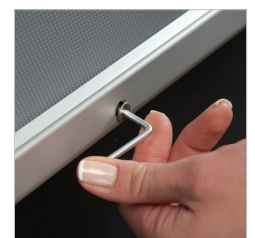

Lockable Snap Frames

The four sides of the lockable frame open sequentially. The last profile is held in place with a screw on top that can be opened with its key. This system ensures your poster is never accessed by unauthorized third parties. Anti-glare poster cover sheet.

 Each frame includes an allen key to open the locked profile.
Each frame includes wall mounting accessories (4 screws & 4 plugs).

 "Optional hangers" permit easy mounting.

 Suitable for silk screen printing, max. letter height is 0.63".

UYAA011010
V hanger

Secured with allen key

MATERIAL : Silver anodized aluminum					WEIGHT	PACKING SIZE
SILVER	BLACK	EXTERNAL (x-y)	POSTER	COPY	WITH PACKING	*W X H X D
UCL325N018	UCL325B018	19.72" X 25.71"	18" X 24"	17.24" X 23.23"	3.306 lbs	20.47" X 26.38" X 1.22"
UCL325N022	UCL325B022	23.70" X 29.69"	22" X 28"	21.22" X 27.20"	5.732 lbs	24.41" X 30.71" X 1.22"
UCL325N024	UCL325B024	25.71" X 37.68"	24" X 36"	23.23" X 35.20"	5.621 lbs	27.17" X 38.58" X 1.22"