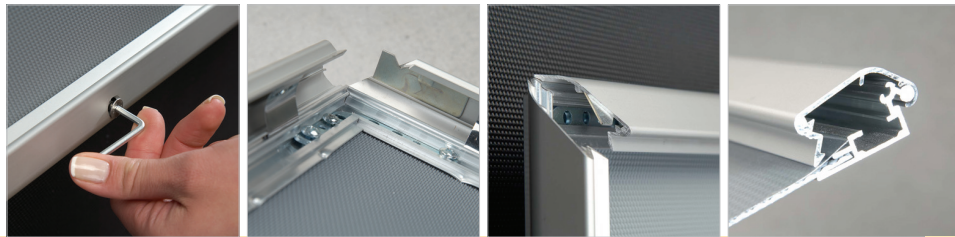

Lockable Snap Frames

The four sides of the lockable frame open sequentially. The last profile is held in place with a screw on top that can be opened with its key. This system ensures your poster is never accessed by unauthorized third parties. Anti-glare poster cover sheet.

 Each frame includes an allen key to open the locked profile.
Each frame includes wall mounting accessories (4 screws & 4 plugs).

 "Optional hangers" permit easy mounting.

 Suitable for silk screen printing, max. letter height is 0.63".

UYAA011010
V hanger

Secured with allen key

MATERIAL : Silver anodized aluminum					WEIGHT	PACKING SIZE
SILVER	BLACK	EXTERNAL (x-y)	POSTER	COPY	WITH PACKING	*W X H X D
UCL325N018	UCL325B018	19.72" X 25.71"	18" X 24"	17.24" X 23.23"	3.306 lbs	20.47" X 26.38" X 1.22"
UCL325N022	UCL325B022	23.70" X 29.69"	22" X 28"	21.22" X 27.20"	5.732 lbs	24.41" X 30.71" X 1.22"
UCL325N024	UCL325B024	25.71" X 37.68"	24" X 36"	23.23" X 35.20"	5.621 lbs	27.17" X 38.58" X 1.22"