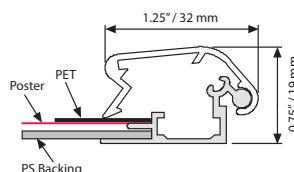

Lockable Snap Frames

The four sides of the lockable frame open sequentially. The last profile is held in place with a screw on top that can be opened with its key. This system ensures your poster is never accessed by unauthorized third parties. Anti-glare poster cover sheet.

 Each frame includes an allen key to open the locked profile.
Each frame includes wall mounting accessories (4 screws & 4 plugs).

 "Optional hangers" permit easy mounting.

 Suitable for silk screen printing, max. letter height is 0.63".

UYAA011010
V hanger

Secured with allen key

MATERIAL : Silver anodized aluminum					WEIGHT	PACKING SIZE
SILVER	BLACK	EXTERNAL (x-y)	POSTER	COPY	WITH PACKING	*W X H X D
UCL325N018	UCL325B018	19.72" X 25.71"	18" X 24"	17.24" X 23.23"	3.306 lbs	20.47" X 26.38" X 1.22"
UCL325N022	UCL325B022	23.70" X 29.69"	22" X 28"	21.22" X 27.20"	5.732 lbs	24.41" X 30.71" X 1.22"
UCL325N024	UCL325B024	25.71" X 37.68"	24" X 36"	23.23" X 35.20"	5.621 lbs	27.17" X 38.58" X 1.22"

*W:Width H: Height D: Depth