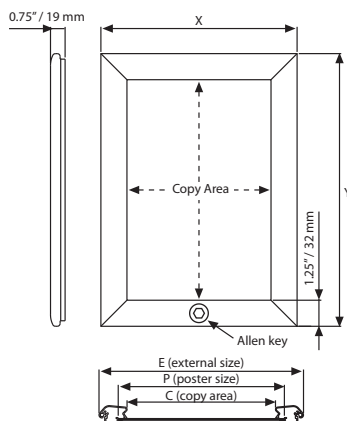

Lockable Snap Frames

The four sides of the lockable frame open sequentially. The last profile is held in place with a screw on top that can be opened with its key. This system ensures your poster is never accessed by unauthorized third parties. Anti-glare poster cover sheet.

 Each frame includes an allen key to open the locked profile.
Each frame includes wall mounting accessories (4 screws & 4 plugs).

 "Optional hangers" permit easy mounting.

 Suitable for silk screen printing, max. letter height is 0.63".

UYAA011010
V hanger

Secured with allen key

MATERIAL : Silver anodized aluminum					WEIGHT	PACKING SIZE
SILVER	BLACK	EXTERNAL (x-y)	POSTER	COPY	WITH PACKING	*W X H X D
UCL325N018	UCL325B018	19.72" X 25.71"	18" X 24"	17.24" X 23.23"	3.306 lbs	20.47" X 26.38" X 1.22"
UCL325N022	UCL325B022	23.70" X 29.69"	22" X 28"	21.22" X 27.20"	5.732 lbs	24.41" X 30.71" X 1.22"
UCL325N024	UCL325B024	25.71" X 37.68"	24" X 36"	23.23" X 35.20"	5.621 lbs	27.17" X 38.58" X 1.22"

*W:Width H: Height D: Depth