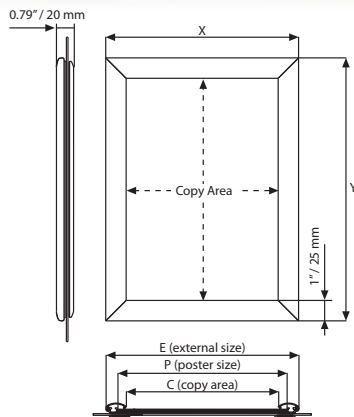

Window Frames

1" / 25 mm

See movie at our website www.mtdisplays.com.tr

The Window Frame system is available in 1" profile. You can easily change the poster by opening the front profile. 2 anti-reflex PET sheets cover posters. Can be displayed both indoor & outdoor. The system includes decorative back profile to hide the double-sided adhesive tape which holds the frame to the window. Anti-glare poster cover sheet.

Double PET cover, double-sided tape a round the frame internal & external.

Please clean the surface before applying the double-sided tape for better application. Suitable for silk screen printing, max. letter height is 0.59".

MATERIAL : Silver anodized aluminum					WEIGHT	PACKING SIZE
SILVER	BLACK	EXTERNAL (x-y)	POSTER	COPY	WITH PACKING	*W X H X D
UCW255N481	UCW255B481	9.69" X 12.17"	8.5" X 11"	7.80" X 10.28"	1.102 lbs	10.63" X 12.99" X 0.83"
UCW255N417	UCW255B417	12.17" X 18.19"	11" X 17"	10.28" X 16.30"	1.873 lbs	12.99" X 18.90" X 0.83"
UCW255N422	UCW255B422	23.19" X 29.17"	22" X 28"	21.30" X 27.28"	3.637 lbs	24.02" X 30.31" X 0.83"
UCW255N423	UCW255B423	21.18" X 31.18"	20" X 30"	19.29" X 29.29"	3.637 lbs	22.44" X 32.28" X 1.22"
UCW255N434	UCW255B434	31.18" X 41.18"	30" X 40"	29.29" X 39.29"	6.944 lbs	31.89" X 42.13" X 0.91"
UCW255N446	UCW255B446	41.18" X 61.18"	40" X 60"	39.29" X 59.29"	13.227 lbs	41.73" X 61.81" X 0.91"

*W:Width H: Height D: Depth