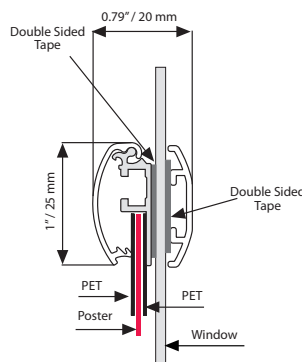

Window Frames

1" / 25 mm

See movie at our website www.mtdisplays.com.tr

The Window Frame system is available in 1" profile. You can easily change the poster by opening the front profile. 2 anti-reflex PET sheets cover posters. Can be displayed both indoor & outdoor. The system includes decorative back profile to hide the double-sided adhesive tape which holds the frame to the window. Anti-glare poster cover sheet.

Double PET cover, double-sided tape a round the frame internal & external.

Please clean the surface before applying the double-sided tape for better application. Suitable for silk screen printing, max. letter height is 0.59".

MATERIAL : Silver anodized aluminum					WEIGHT	PACKING SIZE
SILVER	BLACK	EXTERNAL (x-y)	POSTER	COPY	WITH PACKING	*W X H X D
UCW255N481	UCW255B481	9.69" X 12.17"	8.5" X 11"	7.80" X 10.28"	1.102 lbs	10.63" X 12.99" X 0.83"
UCW255N417	UCW255B417	12.17" X 18.19"	11" X 17"	10.28" X 16.30"	1.873 lbs	12.99" X 18.90" X 0.83"
UCW255N422	UCW255B422	23.19" X 29.17"	22" X 28"	21.30" X 27.28"	3.637 lbs	24.02" X 30.31" X 0.83"
UCW255N423	UCW255B423	21.18" X 31.18"	20" X 30"	19.29" X 29.29"	3.637 lbs	22.44" X 32.28" X 1.22"
UCW255N434	UCW255B434	31.18" X 41.18"	30" X 40"	29.29" X 39.29"	6.944 lbs	31.89" X 42.13" X 0.91"
UCW255N446	UCW255B446	41.18" X 61.18"	40" X 60"	39.29" X 59.29"	13.227 lbs	41.73" X 61.81" X 0.91"

*W:Width H: Height D: Depth