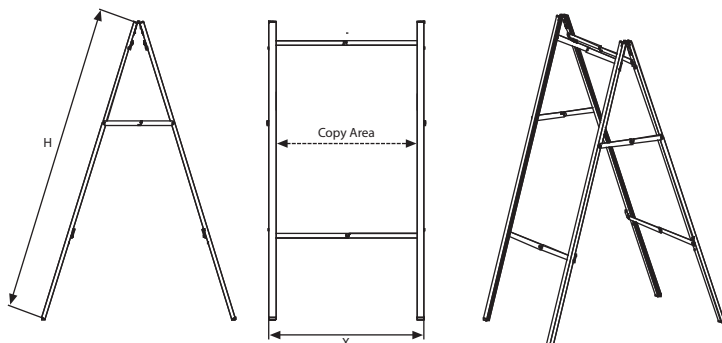

Easy Go A Board

See movie at our website www.mtdisplays.com.tr

Easy go A Board is an ultraportable and easy to use model in A board range. With its unique foldable design, it is easy to carry and set up. There are 3 different panels that can be used in this model; chalkpanel, write-on panel, PVC Foam panel for direct printing. These panels will be slid into the channels of the legs. Suitable for max. 6 mm panels.

 Unique foldable design. Easy to carry and set up.

 No tool assembly.

 Panels excluded. Order separately.

PANELS				WEIGHT	PACKING SIZE
CHALK PANEL	WRITE-ON PANEL	PVC FOAM PANEL	SIZE	WITH PACKING	*W X H X D
UYPEG10022	UYPEG20022	UYPEG30022	22.01" X 27.99"	11.243 lbs	4.53" X 40.16" X 2.56"
UYPEG10024	UYPEG20024	UYPEG30024	24.02" X 35.98"	13.227 lbs	4.53" X 48.03" X 2.56"

MATERIAL: Silver anodised aluminium - without panel					WEIGHT	PACKING SIZE
ARTICLE	POSTER	COPY	X	H	WITH PACKING	*W X H X D
UABEG00N22	22" X 28"	21.30" X 27.99"	23.58"	37.40"	11.243 lbs	4.53" X 40.16" X 2.56"
UABEG00N24	24" X 36"	23.31" X 35.98"	25.59"	45.28"	13.227 lbs	4.53" X 48.03" X 2.56"

*W:Width H: Height D: Depth