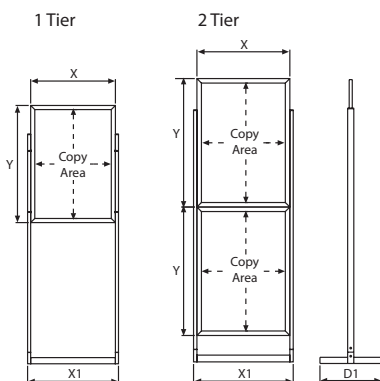

19.69" X 66.93" (500 X 67")

MATERIAL : Silver & black aluminum				WEIGHT	PACKING SIZE
ARTICLE	POSTER	COPY	MODEL	WITH PACKING	*W X H X D
UIBS00N129	22" X 69"	20.91" X 67.91"	Silver anodized	24.691 lbs	26.38" X 80.12" X 3.35"
UIBS00C129	22" X 69"	20.91" X 67.91"	Black powder coated	24.691 lbs	26.38" X 80.12" X 3.35"

MATERIAL : Silver & black aluminum								WEIGHT	PACKING SIZE
ARTICLE	DESCRIPTION	POSTER	COPY	X	X1	Y	D1	WITH PACKING	*W X H X D
UIBS00N118	1 Tier - Silver	18" X 24"	16.93" X 22.91"	18.94"	20.47"	24.92"	14.96"	14.175 lbs	23.43" X 69.29" X 3.35"
UIBS00N122	1 Tier - Silver	22" X 28"	20.91" X 26.93"	22.91"	24.45"	28.94"	14.96"	16.203 lbs	27.36" X 65.75" X 3.35"
UIBS00N124	1 Tier - Silver	24" X 36"	22.91" X 34.92"	24.92"	26.46"	36.93"	14.96"	16.975 lbs	29.53" X 69.29" X 3.35"
UIBS00B118	1 Tier - Black	18" X 24"	16.93" X 22.91"	18.94"	20.47"	24.92"	14.96"	14.219 lbs	23.43" X 69.29" X 3.35"
UIBS00B122	1 Tier - Black	22" X 28"	20.91" X 26.93"	22.91"	24.45"	28.94"	14.96"	16.203 lbs	27.36" X 65.75" X 3.35"
UIBS00B124	1 Tier - Black	24" X 36"	22.91" X 34.92"	24.92"	26.46"	36.93"	14.96"	16.975 lbs	29.53" X 69.29" X 3.35"
UIBS00N218	2 Tier - Silver	18" X 24"	16.93" X 22.91"	18.94"	20.47"	24.92"	17.72"	18.210 lbs	23.43" X 73.43" X 3.35"
UIBS00N222	2 Tier - Silver	22" X 28"	20.91" X 26.93"	22.91"	24.45"	28.94"	17.72"	21.715 lbs	27.36" X 65.75" X 3.35"
UIBS00N224	2 Tier - Silver	24" X 36"	22.91" X 34.92"	24.92"	26.46"	36.93"	17.72"	23.589 lbs	27.17" X 76.57" X 3.35"
UIBS00B218	2 Tier - Black	18" X 24"	16.93" X 22.91"	18.94"	20.47"	24.92"	17.72"	18.210 lbs	23.43" X 73.43" X 3.35"
UIBS00B222	2 Tier - Black	22" X 28"	20.91" X 26.93"	22.91"	24.45"	28.94"	17.72"	21.715 lbs	27.36" X 65.75" X 3.35"
UIBS00B224	2 Tier - Black	24" X 36"	22.91" X 34.92"	24.92"	26.46"	36.93"	17.72"	23.589 lbs	27.17" X 76.57" X 3.35"

* W:Width H: Height D: Depth