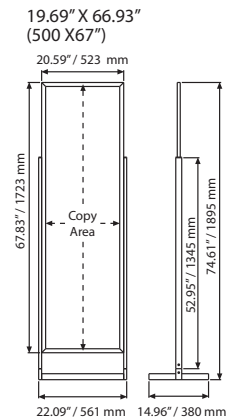

19.69" X 66.93" (500 X 67")

MATERIAL : Silver & black aluminum				WEIGHT	PACKING SIZE
ARTICLE	POSTER	COPY	MODEL	WITH PACKING	*W X H X D
UIBS00N129	22" X 69"	20.91" X 67.91"	Silver anodized	24.691 lbs	26.38" X 80.12" X 3.35"
UIBS00C129	22" X 69"	20.91" X 67.91"	Black powder coated	24.691 lbs	26.38" X 80.12" X 3.35"

MATERIAL : Silver & black aluminum								WEIGHT	PACKING SIZE
ARTICLE	DESCRIPTION	POSTER	COPY	X	X1	Y	D1	WITH PACKING	*W X H X D
UIBS00N118	1 Tier - Silver	18" X 24"	16.93" X 22.91"	18.94"	20.47"	24.92"	14.96"	14.175 lbs	23.43" X 69.29" X 3.35"
UIBS00N122	1 Tier - Silver	22" X 28"	20.91" X 26.93"	22.91"	24.45"	28.94"	14.96"	16.203 lbs	27.36" X 65.75" X 3.35"
UIBS00N124	1 Tier - Silver	24" X 36"	22.91" X 34.92"	24.92"	26.46"	36.93"	14.96"	16.975 lbs	29.53" X 69.29" X 3.35"
UIBS00B118	1 Tier - Black	18" X 24"	16.93" X 22.91"	18.94"	20.47"	24.92"	14.96"	14.219 lbs	23.43" X 69.29" X 3.35"
UIBS00B122	1 Tier - Black	22" X 28"	20.91" X 26.93"	22.91"	24.45"	28.94"	14.96"	16.203 lbs	27.36" X 65.75" X 3.35"
UIBS00B124	1 Tier - Black	24" X 36"	22.91" X 34.92"	24.92"	26.46"	36.93"	14.96"	16.975 lbs	29.53" X 69.29" X 3.35"
UIBS00N218	2 Tier - Silver	18" X 24"	16.93" X 22.91"	18.94"	20.47"	24.92"	17.72"	18.210 lbs	23.43" X 73.43" X 3.35"
UIBS00N222	2 Tier - Silver	22" X 28"	20.91" X 26.93"	22.91"	24.45"	28.94"	17.72"	21.715 lbs	27.36" X 65.75" X 3.35"
UIBS00N224	2 Tier - Silver	24" X 36"	22.91" X 34.92"	24.92"	26.46"	36.93"	17.72"	23.589 lbs	27.17" X 76.57" X 3.35"
UIBS00B218	2 Tier - Black	18" X 24"	16.93" X 22.91"	18.94"	20.47"	24.92"	17.72"	18.210 lbs	23.43" X 73.43" X 3.35"
UIBS00B222	2 Tier - Black	22" X 28"	20.91" X 26.93"	22.91"	24.45"	28.94"	17.72"	21.715 lbs	27.36" X 65.75" X 3.35"
UIBS00B224	2 Tier - Black	24" X 36"	22.91" X 34.92"	24.92"	26.46"	36.93"	17.72"	23.589 lbs	27.17" X 76.57" X 3.35"

* W:Width H: Height D: Depth