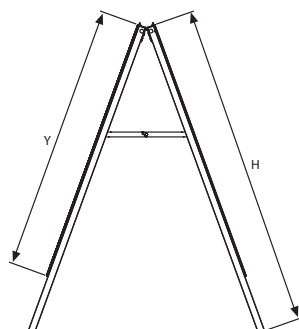

# Slide-in A Board

See movie at our website [www.mtdisplays.com.tr](http://www.mtdisplays.com.tr)

Top opening Slide-in A Board is a practical product. Suitable for outdoor use. Available in Grey and Black finishes. Poster stands stable in between cover and backing. Rubber feet increase the product life as well as giving a clean finish to Slide-in A Board.

-  Single packed with an easy mounting instruction sheet.
-  Bottom profile of sandwich slide-in panel provide easy application.
-  No tool assembly.

FRAME : Powder coated aluminium						WEIGHT	PACKING SIZE
GRAY	BLACK	EXTERNAL (x-y)	POSTER	COPY	H	WITH PACKING	*W X H X D
UABSON0022	UABS0B0022	24.24" X 30.24"	22" X 28"	21.09" X 27.09"	45.28"	16.314 lbs	25.59" X 38.98" X 3.35"
UABSON0024	UABS0B0024	26.24" X 38.24"	24" X 36"	23.09" X 35.09"	45.28"	23.765 lbs	28.35" X 50" X 3.35"
UABSON0034	UABS0B0034	32.24" X 42.24"	30" X 40"	29.09" X 39.09"	49.21"	23.258 lbs	34.65" X 53.94" X 3.35"

\*W:Width H: Height D: Depth