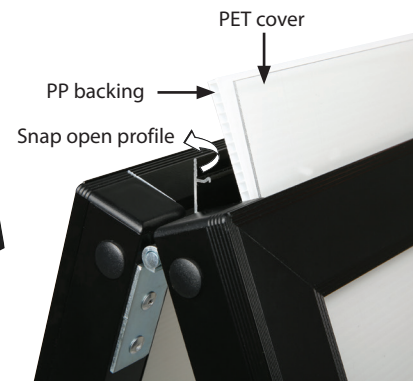

# Slide-in A Board

See movie at our website [www.mtdisplays.com.tr](http://www.mtdisplays.com.tr)

Top opening Slide-in A Board is a practical product. Suitable for outdoor use. Available in Grey and Black finishes. Poster stands stable in between cover and backing. Rubber feet increase the product life as well as giving a clean finish to Slide-in A Board.

-  Single packed with an easy mounting instruction sheet.
-  Bottom profile of sandwich slide-in panel provide easy application.
-  No tool assembly.

FRAME : Powder coated aluminium						WEIGHT	PACKING SIZE
GRAY	BLACK	EXTERNAL (x-y)	POSTER	COPY	H	WITH PACKING	*W X H X D
UABSON0022	UABS0B0022	24.24" X 30.24"	22" X 28"	21.09" X 27.09"	45.28"	16.314 lbs	25.59" X 38.98" X 3.35"
UABSON0024	UABS0B0024	26.24" X 38.24"	24" X 36"	23.09" X 35.09"	45.28"	23.765 lbs	28.35" X 50" X 3.35"
UABSON0034	UABS0B0034	32.24" X 42.24"	30" X 40"	29.09" X 39.09"	49.21"	23.258 lbs	34.65" X 53.94" X 3.35"