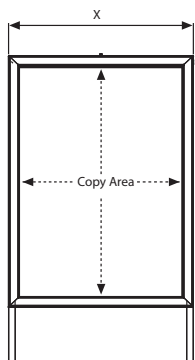

# Slide-in A Board

See movie at our website [www.mtdisplays.com.tr](http://www.mtdisplays.com.tr)

Top opening Slide-in A Board is a practical product. Suitable for outdoor use. Available in Grey and Black finishes. Poster stands stable in between cover and backing. Rubber feet increase the product life as well as giving a clean finish to Slide-in A Board.

-  Single packed with an easy mounting instruction sheet.
-  Bottom profile of sandwich slide-in panel provide easy application.
-  No tool assembly.

FRAME : Powder coated aluminium						WEIGHT	PACKING SIZE
GRAY	BLACK	EXTERNAL (x-y)	POSTER	COPY	H	WITH PACKING	*W X H X D
UABSON0022	UABS0B0022	24.24" X 30.24"	22" X 28"	21.09" X 27.09"	45.28"	16.314 lbs	25.59" X 38.98" X 3.35"
UABSON0024	UABS0B0024	26.24" X 38.24"	24" X 36"	23.09" X 35.09"	45.28"	23.765 lbs	28.35" X 50" X 3.35"
UABSON0034	UABS0B0034	32.24" X 42.24"	30" X 40"	29.09" X 39.09"	49.21"	23.258 lbs	34.65" X 53.94" X 3.35"

\*W:Width H: Height D: Depth