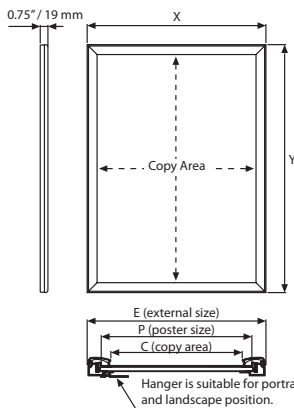

0.75" / 19 mm depth

- Improved Led technology for improved luminance.
- Pre-treated light guided panel diffuses light even & powerful.
- CE listed electrical components.
- 0.75" thinnest lightbox we ever sell.
- Offers evenly diffused lux in all sizes.
- Snap - open frame for easy poster change.
- Saves up to 60% energy costs.

1" / 25 mm snap frame

2 wall hangers are standard in each product. Moving hangers let the mounting in portrait and landscape position.

On/off switch button

MATERIAL : Silver anodised aluminium & RAL 9005 powder coated					WEIGHT	PACKING SIZE	
SILVER	BLACK	EXTERNAL (x-y)	POSTER	COPY	LIGHTING	WITH PACKING	*W X H X D
ULD25TN017	ULD25TB017	12.28" X 18.27"	11" X 17"	10.24" X 16.22"	2200-2500 LUX	11.265 lbs	13.19" X 20.87" X 1.81"
ULD25TN018	ULD25TB018	19.29" X 25.28"	18" X 24"	17.24" X 23.23"	2300-2500 LUX	7.936 lbs	19.88" X 27.95" X 1.81"
ULD25TN022	ULD25TB022	23.27" X 29.29"	22" X 28"	21.22" X 27.24"	2400-2700 LUX	9.920 lbs	23.62" X 35.43" X 1.81"
ULD25TN024	ULD25TB024	25.28" X 37.28"	24" X 36"	23.23" X 35.24"	2500-2900 LUX	15.652 lbs	26.18" X 40.16" X 1.81"
ULD25TN034	ULD25TB034	31.26" X 41.26"	30" X 40"	29.21" X 39.21"	2300-2800 LUX	20.392 lbs	31.89" X 43.90" X 1.81"

\* W:Width H: Height D: Depth