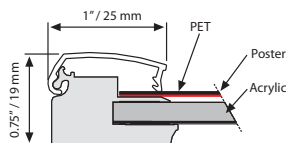

# Smart Ledbox 1" / 25 mm Single Sided

Very slim single sided Smart LEDbox with 0.75" thickness is an ideal choice for wide range of indoor applications. High illumination is achieved by specially treated acrylic and provides a homogenous illumination. The built-in on/off button and outer power supply help long product life. Homogenous and brilliant Smart LEDbox will get the attention of consumers easily wherever it is mounted.

0.75" / 19 mm depth

- Improved Led technology for improved luminance.
- Pre-treated light guided panel diffuses light even & powerful.
- CE listed electrical components.
- 0.75" thinnest lightbox we ever sell.
- Offers evenly diffused lux in all sizes.
- Snap - open frame for easy poster change.
- Saves up to 60% energy costs.

1" / 25 mm snap frame

2 wall hangers are standard in each product. Moving hangers let the mounting in portrait and landscape position.

On/off switch button

MATERIAL : Silver anodised aluminium & RAL 9005 powder coated					WEIGHT	PACKING SIZE	
SILVER	BLACK	EXTERNAL (x-y)	POSTER	COPY	LIGHTING	WITH PACKING	*W X H X D
ULD25TN017	ULD25TB017	12.28" X 18.27"	11" X 17"	10.24" X 16.22"	2200-2500 LUX	11.265 lbs	13.19" X 20.87" X 1.81"
ULD25TN018	ULD25TB018	19.29" X 25.28"	18" X 24"	17.24" X 23.23"	2300-2500 LUX	7.936 lbs	19.88" X 27.95" X 1.81"
ULD25TN022	ULD25TB022	23.27" X 29.29"	22" X 28"	21.22" X 27.24"	2400-2700 LUX	9.920 lbs	23.62" X 35.43" X 1.81"
ULD25TN024	ULD25TB024	25.28" X 37.28"	24" X 36"	23.23" X 35.24"	2500-2900 LUX	15.652 lbs	26.18" X 40.16" X 1.81"
ULD25TN034	ULD25TB034	31.26" X 41.26"	30" X 40"	29.21" X 39.21"	2300-2800 LUX	20.392 lbs	31.89" X 43.90" X 1.81"