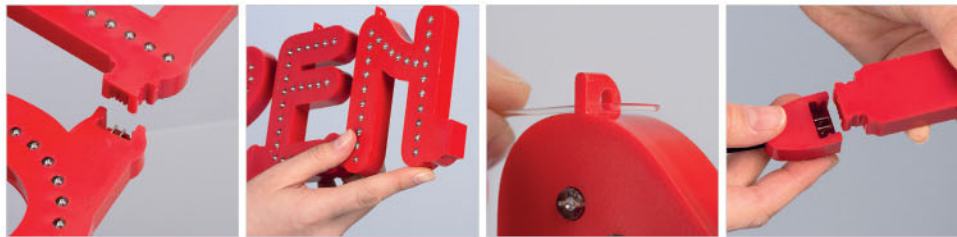

Smart LED Letters

See movie at our website www.mtdisplays.com.tr

Modular alphabet with LED

The sockets to be used to collocate the letters are specially designed as silver plated brass. Therefore it is resistant to corrosion and the relevant problems.

The most important feature of modular letters is that LEDs' high lumen output with their 90.000 hrs lifetime. Injection moulded letters are UV filtered and their colour will not fade away in case of direct sunlight exposure. Their printed circuit boards are double sided and epoxide.

The modular letters are impact modified and riveting method is used to prevent copper strips from being broken off. Products are for indoor use.

- Practical Application
- Environmentalist solution
- Affordable
- LED Integration
- Highly Productive
- Very Noticeable

All units pass CE/UL PAT test and are supplied with their quality certificates. Comes along with 98.43" electrical cable. UK and EU plugs should be mentioned on order.

Illumination save up to 60% energy cost with an increased life expectancy.