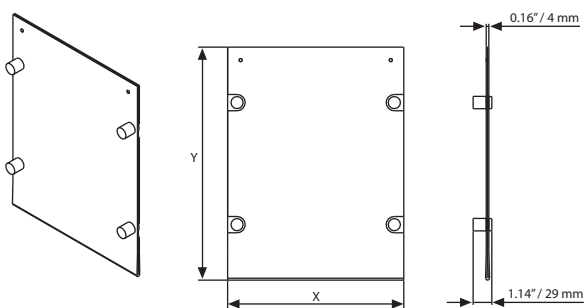

Wall Mount Clear Acrylic Frame with Standoff Hardware and Magnets

Designed as frameless, Standoff Mount Acrylic Sign is a practical display system allowing to change poster when it is still on the wall by sliding. It is suitable for environments where the advertisement or promotions are changed very often such as offices, meeting rooms, travel agents, hotels, restaurants and many more. Standoff Mount Acrylic Sign is also suitable for branding.

 Peel off the film.

 Handle with care during transportation. Peel of the film over the product before use.

Fixing kit included.

MATERIAL : Clear acrylic 0.08"			WEIGHT	PACKING SIZE
ARTICLE	EXTERNAL (x-y)	POSTER SIZE	WITH PACKING	*W X H X D
USMSOD0081	10.87" X 13.37"	8.5" X 11"	1.234 lbs	11.81" X 18.11" X 1.77"
USMSOD0017	13.37" X 19.36"	11" X 17"	2.028 lbs	14.96" X 23.23" X 1.77"
USMSOD0018	20.36" X 26.36"	18" X 24"	4.409 lbs	21.26" X 27.56" X 1.57"
USMSOD0022	24.36" X 30.36"	22" X 28"	6.172 lbs	25.20" X 31.89" X 1.57"

*W:Width H: Height D: Depth