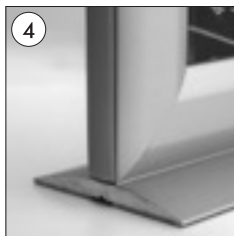

COUNTER SLIDE-IN FRAME

•Take out the rubber side by the frame.

•Slide-out the PVC covers outside the frame.

•Place your poster between two PVC, then slide into the frame. At last mount the rubber again.

•Please inform the order number on the product or on the carton (e.g. 1/110001394-460) to the place that you have made the purchase if any problem with the product occurs.