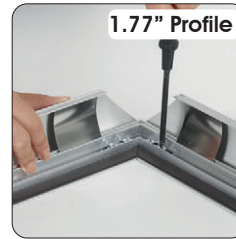

# PORTABLE SNAP FRAME / (1010727H000)

**Note:**  
There are only one screw on the brackets of 1" profile Portable Snap Frames and 2 screws on the bracket of 1.25" and 1.77" profile Portable Snap Frames.