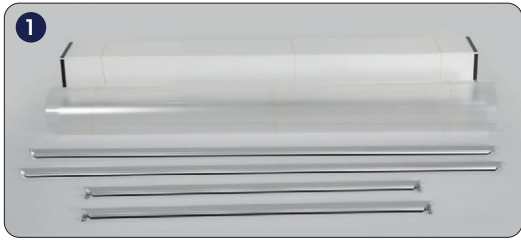

# PORTABLE SNAP FRAME / (1010727H000)

**Note:**  
There are only one screw on the brackets of 1" profile Portable Snap Frames and 2 screws on the bracket of 1.25" and 1.77" profile Portable Snap Frames.