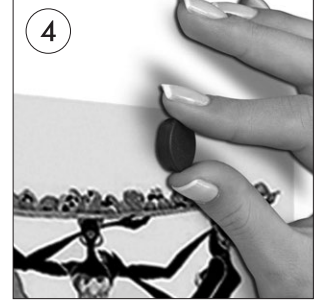

# MAGNETIC OFFICE BOARD

- Open the cover door.
- Schliessen Sie den Deckel auf.
- Office Board'un kapağını açın.

- Fix the Officeboard on the wall through the holes that are seen inside by the help of screws and wall plugs.
- Montieren Sie das Office Board anhand der Montagelöcher mit Schraube und Dübel an die Wand.
- Ofis board'u iç tarafta görünen deliklerden vida ve dübel yardımıyla duvara monte edin.