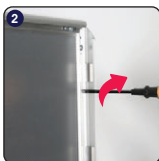

Installation Instructions

SNAP FRAME / (1010672H000) Mitered Corner

Screws & anchors mounting

V hangers mounting

Landscape or portrait positions

Each frame includes wall mounting accessories (4 screws & 4 anchors) and V hangers