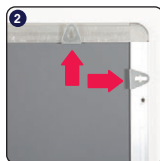

Landscape or portrait positions