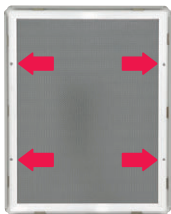

Installation Instructions

SNAP FRAME / (1010672H000) Mitered Corner

Screws & anchors mounting

V hangers mounting

Landscape or portrait positions

Each frame includes wall mounting accessories (4 screws & 4 anchors) and V hangers

Installation Instructions

SNAP FRAME / (1010672H000) Round Corner

Screws & anchors mounting

V hangers mounting

Landscape or portrait positions

Each frame includes wall mounting accessories (4 screws & 4 anchors) and V hangers