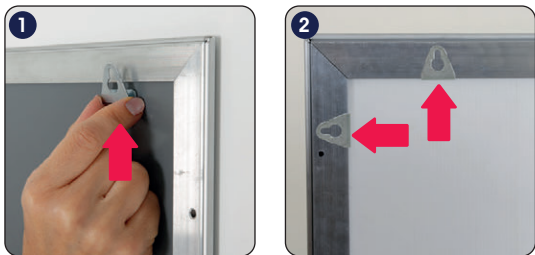

Installation Instructions

LOCKABLE SNAP FRAME / (1010702H000)

Screws & anchors mounting

V hangers mounting

Landscape or portrait positions

Each frame includes an allen key to open the locked profile.

Each frame includes wall mounting accessories (4 screws & 4 anchors) and V hangers