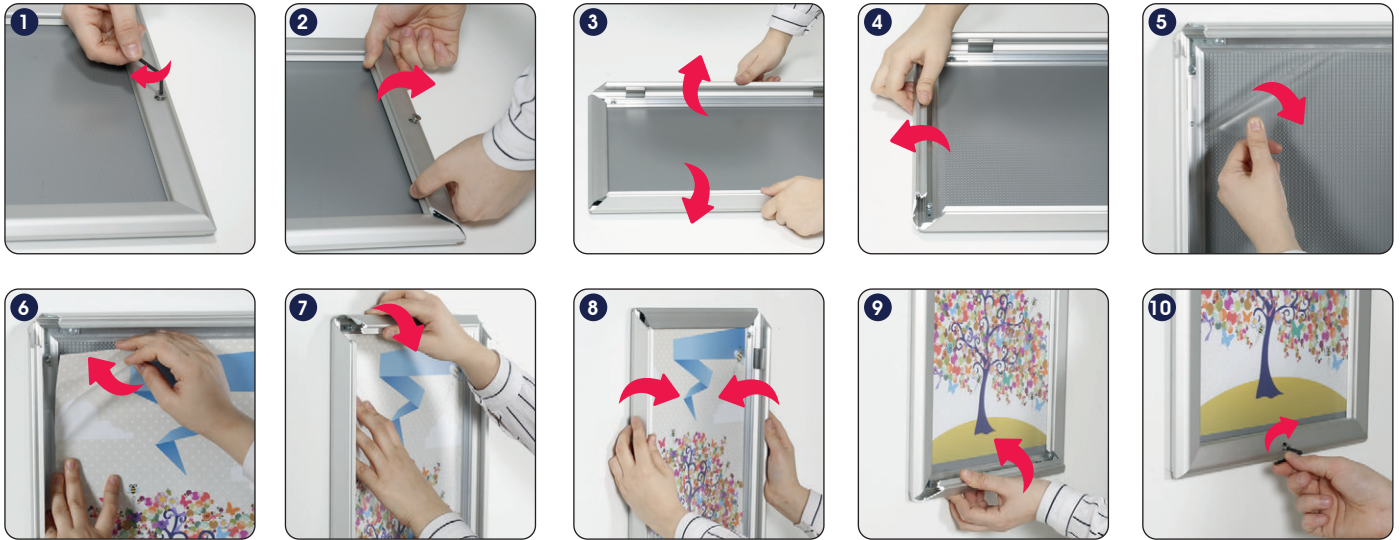

Installation Instructions

LOCKABLE SNAP FRAME / (1010702H000)

Screws & anchors mounting

V hangers mounting

Landscape or portrait positions

Each frame includes an allen key to open the locked profile.

Each frame includes wall mounting accessories (4 screws & 4 anchors) and V hangers