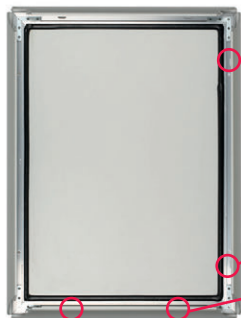

Installation Instructions

WEATHERPROOF FRAME / (1010716H000)

Screw & anchor mounting

V hanger mounting

Landscape or portrait positions

Each frame includes wall mounting accessories (4 screws & 4 anchors) and V hangers