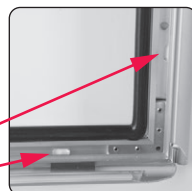

CAUTION!
Beware of the drainage slots found on the lower profile while mounting the frame.