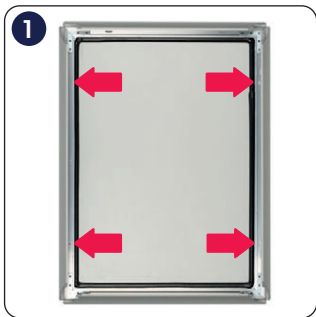

Installation Instructions

WEATHERPROOF FRAME / (1010716H000)

Screw & anchor mounting

V hanger mounting

Landscape or portrait positions

Each frame includes wall mounting accessories (4 screws & 4 anchors) and V hangers