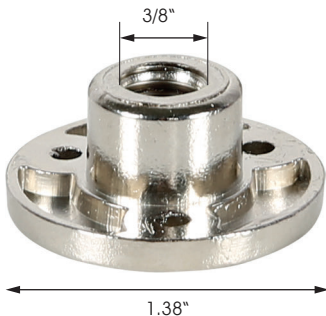

Installation Instructions

Mountingplate 3/8"

TTMP000008X2000

1.5" Screw

Contents:
8 x Mountingplate
24 x 1" Screws
24 x 1.5" Screws

- For product questions or concerns please contact customer care. Please have your order number / carton (e.g. 1/110001394-460) available to help expedite the process.
- All rights reserved. All pictures, figures and writings are secured internationally by copy-right law.