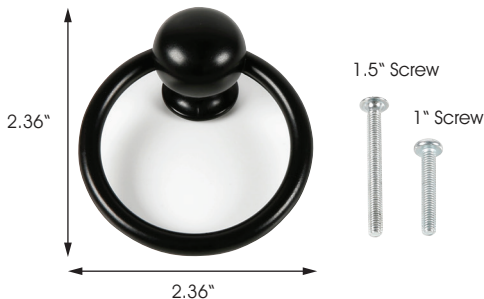

Installation Instructions

Admiral Pull 2.36 Flat Black

TTAPFB2310X2000

Contents:

10 x Pull

10 x 1" Screws

10 x 1.5" Screws

- For product questions or concerns please contact customer care. Please have your order number / carton (e.g. 1/110001394-460) available to help expedite the process.