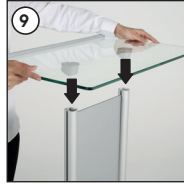

Installation Instructions

(1011791H000)

TEMPERED GLASS PODIUM WITH FRONT PANEL

Each product includes

- 1 x Base
- 2 x Body posts
- 1 x Tempered Glass
- 1 x Panel 256x1023x4 mm
- 8 x Bolt M8x25
- 1 x 3 Allen key
- 1 x 6 Allen key