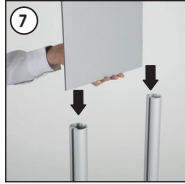

Installation Instructions

(1011791H000)

TEMPERED GLASS PODIUM WITH FRONT PANEL

Each product includes

- 1 x Base
- 2 x Body posts
- 1 x Tempered Glass
- 1 x Panel 256x1023x4 mm
- 8 x Bolt M8x25
- 1 x 3 Allen key
- 1 x 6 Allen key