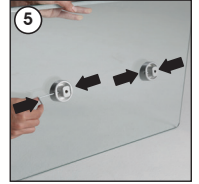

Installation Instructions

(1011791H000)

TEMPERED GLASS PODIUM WITH FRONT PANEL

Each product includes

- 1 x Base
- 2 x Body posts
- 1 x Tempered Glass
- 1 x Panel 256x1023x4 mm
- 8 x Bolt M8x25
- 1 x 3 Allen key
- 1 x 6 Allen key