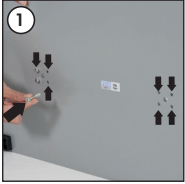

Installation Instructions

(1011791H000)

TEMPERED GLASS PODIUM WITH FRONT PANEL

Each product includes

- 1 x Base
- 2 x Body posts
- 1 x Tempered Glass
- 1 x Panel 256x1023x4 mm
- 8 x Bolt M8x25
- 1 x 3 Allen key
- 1 x 6 Allen key