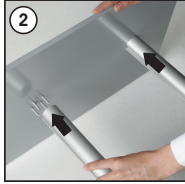

Installation Instructions

(1011791H000)

TEMPERED GLASS PODIUM WITH FRONT PANEL

Each product includes

- 1 x Base
- 2 x Body posts
- 1 x Tempered Glass
- 1 x Panel 256x1023x4 mm
- 8 x Bolt M8x25
- 1 x 3 Allen key
- 1 x 6 Allen key