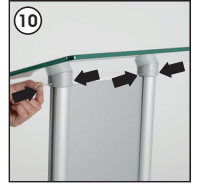

Installation Instructions

(1011791H000)

TEMPERED GLASS PODIUM WITH FRONT PANEL

Each product includes

- 1 x Base
- 2 x Body posts
- 1 x Tempered Glass
- 1 x Panel 256x1023x4 mm
- 8 x Bolt M8x25
- 1 x 3 Allen key
- 1 x 6 Allen key