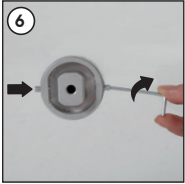

Installation Instructions

(1011791H000)

TEMPERED GLASS PODIUM WITH FRONT PANEL

Each product includes

- 1 x Base
- 2 x Body posts
- 1 x Tempered Glass
- 1 x Panel 256x1023x4 mm
- 8 x Bolt M8x25
- 1 x 3 Allen key
- 1 x 6 Allen key